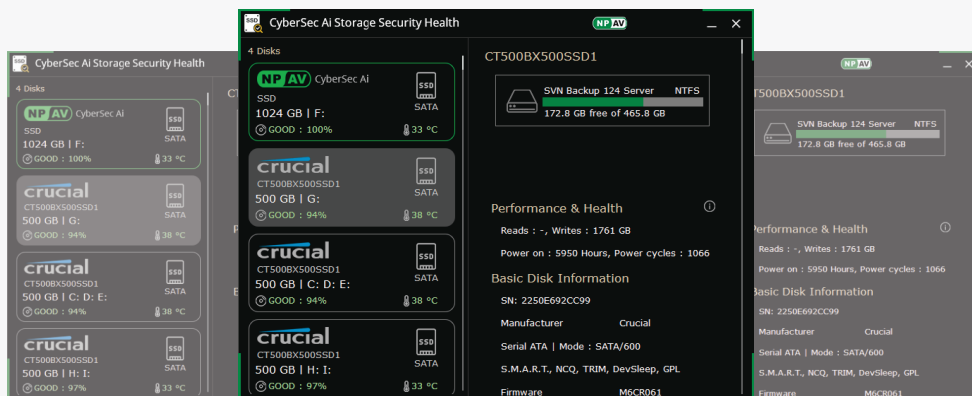

Powerful Capabilities

Real-time Monitoring

Continuous monitoring of SMART attributes, temperature, error rates, and drive lifespan indicators.

Performance Benchmarking

Benchmark your storage performance and compare results over time with trend analysis

Scheduled Health Checks

Automate disk scans and health checks to ensure your drives stay in optimal conditions

Wide Drive Support

Supports all major SSDs and HDDs from leading manufacturers

Easy to Use

Intuitive interface designed for IT professionals and everyday users.

AI-Powered Recommendations

Get intelligent suggestions to optimize storage settings, improve performance, and extend the life of your drives.