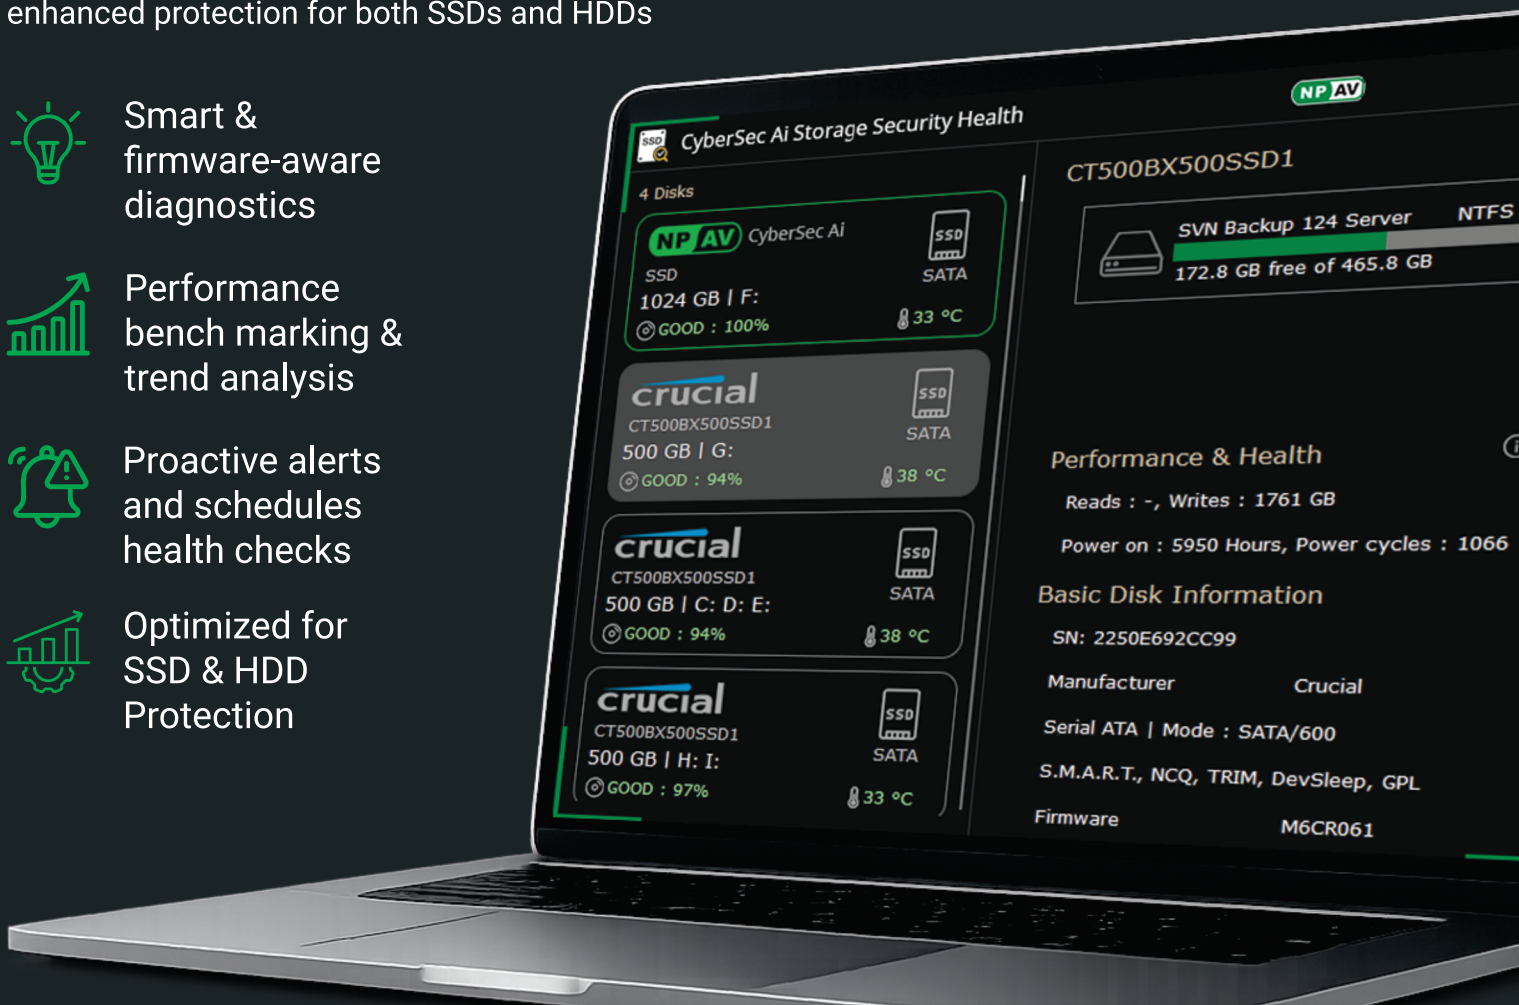

Krypton Storage Insight

Intelligent AI-Powered Storage Monitoring & Protection

Krypton Storage Insight monitors disk health, performance and data security with intelligent AI-powered diagnostics. Get proactive alerts, detailed drive information, and enhanced protection for both SSDs and HDDs

Smart & firmware-aware diagnostics

Performance bench marking & trend analysis

Proactive alerts and schedules health checks

Optimized for SSD & HDD Protection

AI-Powered Diagnostics

Predict issues before they happen

Maximize Performance

Improve speed, efficiency and reliability

Proactive Alerts

Get notified early, prevent downtime

Enhanced Security

Protect data and detect potential threats